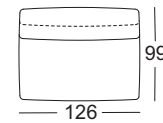

Extra deep sectional sofa

Sectional sofa