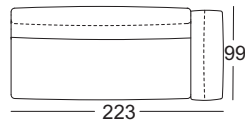

Sectional corner sofa*