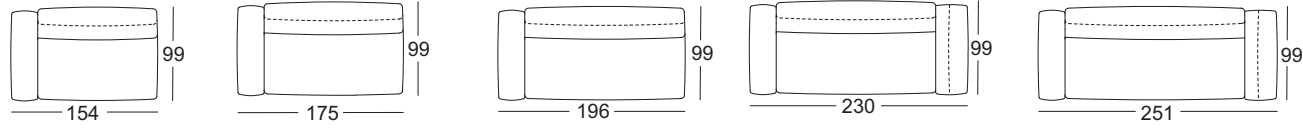

TECHNICAL DATA

ROLF BENZ MIO

**ROLF
BENZ**

- Seat with wooden inner frame
- Sprung interior subpringing (upholstered seat without sprung interior)
- Seat in polyurethane foam, covered in a downy-soft mat worked into chambers with a filling of foam rods and polyester fibres
- Back with wooden frame inside
- Back made of polyurethane foam, covered with a mat to achieve a down-like effect, which has chambers worked into it and is filled with foam rods and polyester fibres
- Option: Plastic shell, adhesively bonded with polyurethane foam and covered with nonwoven-backed leather
- Graphite metallic metal leg, 6 or 8 cm high
- Choice of 2 side heights:
Low 51–53 cm
High 66–68 cm
- High' side height also available with back shell extending to sides.

! Wave formation and depressions in the seat area are unavoidable, due to comfort and design reasons, even in high quality Rolf Benz upholstered furniture. All measurements are approximate.

Seat heights available

Armchair

Sides
Low

High

Sofa

**ROLF
BENZ**

Sectional sofa element*

Sectional corner sofa element*

Closing chair with fixed footstool*