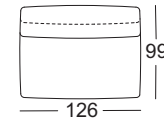

Closing sectional sofa*