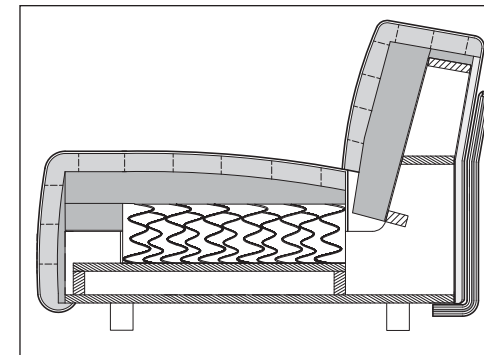

TECHNICAL DATA

ROLF BENZ MIO

**ROLF
BENZ**

- Seat with wooden inner frame
- Sprung interior subpringing (upholstered seat without sprung interior)
- Seat in polyurethane foam, covered in a downy-soft mat worked into chambers with a filling of foam rods and polyester fibres
- Back with wooden frame inside
- Back made of polyurethane foam, covered with a mat to achieve a down-like effect, which has chambers worked into it and is filled with foam rods and polyester fibres
- Option: Plastic shell, adhesively bonded with polyurethane foam and covered with nonwoven-backed leather
- Graphite metallic metal leg, 6 or 8 cm high
- Choice of 2 side heights:
Low 51–53 cm
High 66–68 cm
- High' side height also available with back shell extending to sides.

! Wave formation and depressions in the seat area are unavoidable, due to comfort and design reasons, even in high quality Rolf Benz upholstered furniture. All measurements are approximate.

Seat heights available

Armchair

Sides
Low

High

Sofa

**ROLF
BENZ**

Sectional sofa element*

Sectional corner sofa element*

Closing chair with fixed footstool*