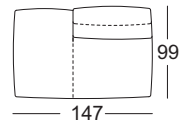

Sectional corner sofa*