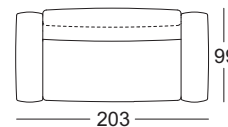

! Wave formation and depressions in the seat area are unavoidable, due to comfort and design reasons, even in high quality Rolf Benz upholstered furniture. All measurements are approximate.

Seat heights available

Armchair

Sides
Low

High

Sofa

**ROLF
BENZ**

Sectional sofa element*

Sectional corner sofa element*

Closing chair with fixed footstool*