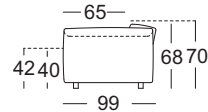

- Seat with wooden inner frame
- Sprung interior subpringing (upholstered seat without sprung interior)
- Seat in polyurethane foam, covered in a downy-soft mat worked into chambers with a filling of foam rods and polyester fibres
- Back with wooden frame inside
- Back made of polyurethane foam, covered with a mat to achieve a down-like effect, which has chambers worked into it and is filled with foam rods and polyester fibres
- Option: Plastic shell, adhesively bonded with polyurethane foam and covered with nonwoven-backed leather
- Graphite metallic metal leg, 6 or 8 cm high
- Choice of 2 side heights:
  Low 51–53 cm
  High 66–68 cm
- High' side height also available with back shell extending to sides.

! Wave formation and depressions in the seat area are unavoidable, due to comfort and design reasons, even in high quality Rolf Benz upholstered furniture. All measurements are approximate.

Seat heights available

Armchair

Sides
Low

High

Sofa

**ROLF
BENZ**