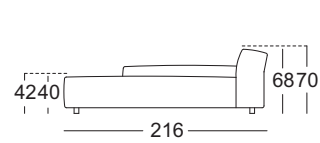

! Wave formation and depressions in the seat area are unavoidable, due to comfort and design reasons, even in high quality Rolf Benz upholstered furniture. All measurements are approximate.

Seat heights available

Armchair

Sides
Low

High

Sofa

**ROLF
BENZ**

Sectional sofa element*

Sectional corner sofa element*

Closing chair with fixed footstool*