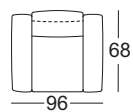

- Seat with wooden inner frame
- Sprung interior subpringing (upholstered seat without sprung interior)
- Seat in polyurethane foam, covered in a downy-soft mat worked into chambers with a filling of foam rods and polyester fibres
- Back with wooden frame inside
- Back made of polyurethane foam, covered with a mat to achieve a down-like effect, which has chambers worked into it and is filled with foam rods and polyester fibres
- Option: Plastic shell, adhesively bonded with polyurethane foam and covered with nonwoven-backed leather
- Graphite metallic metal leg, 6 or 8 cm high
- Choice of 2 side heights:
  Low 51–53 cm
  High 66–68 cm
- High' side height also available with back shell extending to sides.

! Wave formation and depressions in the seat area are unavoidable, due to comfort and design reasons, even in high quality Rolf Benz upholstered furniture. All measurements are approximate.

Seat heights available

Armchair

Sides
Low

Sofa

**ROLF
BENZ**