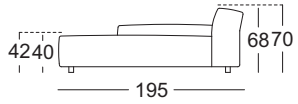

! Wave formation and depressions in the seat area are unavoidable, due to comfort and design reasons, even in high quality Rolf Benz upholstered furniture. All measurements are approximate.

Seat heights available

Armchair

Sides
Low

High

Sofa

**ROLF
BENZ**

Sectional sofa element*

Sectional corner sofa element*

Closing chair with fixed footstool*