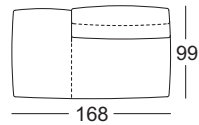

Sectional corner sofa*