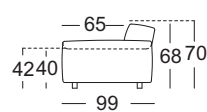

- Seat with wooden inner frame
- Sprung interior subpringing (upholstered seat without sprung interior)
- Seat in polyurethane foam, covered in a downy-soft mat worked into chambers with a filling of foam rods and polyester fibres
- Back with wooden frame inside
- Back made of polyurethane foam, covered with a mat to achieve a down-like effect, which has chambers worked into it and is filled with foam rods and polyester fibres
- Option: Plastic shell, adhesively bonded with polyurethane foam and covered with nonwoven-backed leather
- Graphite metallic metal leg, 6 or 8 cm high
- Choice of 2 side heights:
  Low 51–53 cm
  High 66–68 cm
- High' side height also available with back shell extending to sides.

! Wave formation and depressions in the seat area are unavoidable, due to comfort and design reasons, even in high quality Rolf Benz upholstered furniture. All measurements are approximate.

Seat heights available

Armchair

Sides
Low

Sofa

**ROLF
BENZ**